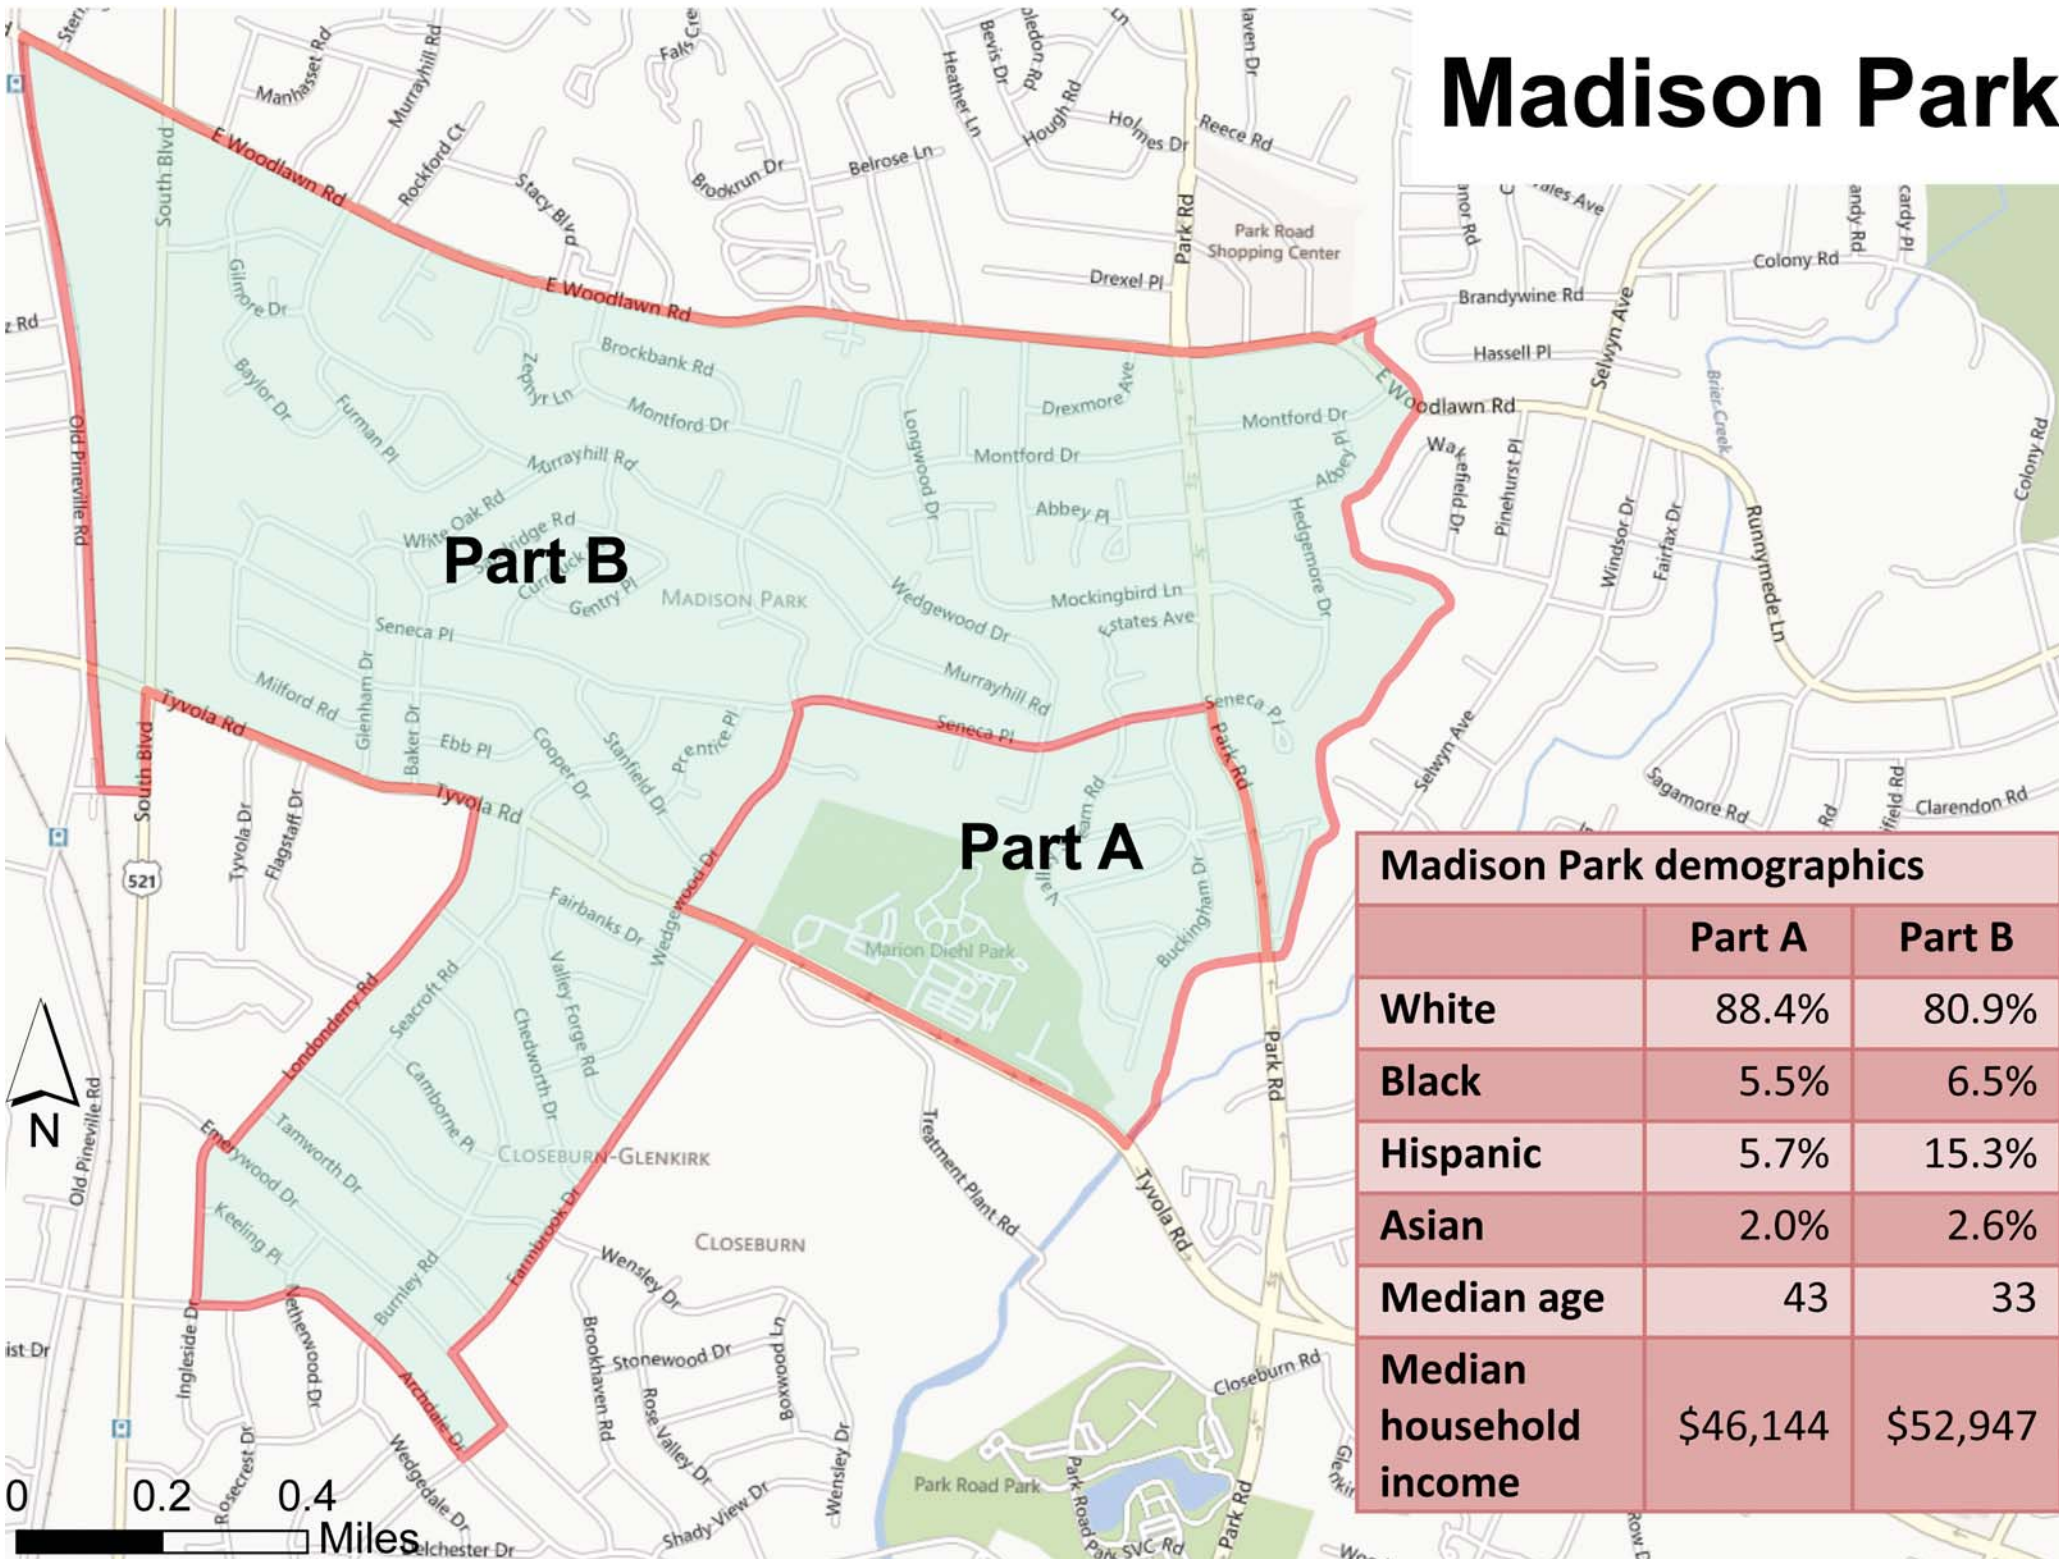

Madison Park

Part B

Part A

Madison Park demographics		
	Part A	Part B
White	88.4%	80.9%
Black	5.5%	6.5%
Hispanic	5.7%	15.3%
Asian	2.0%	2.6%
Median age	43	33
Median household income	\$46,144	\$52,947